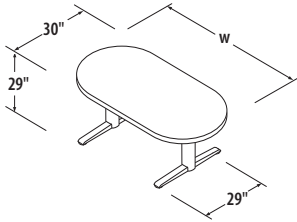

please specify:

- model number
- enamel
- laminate

standard features include –

All tables come standard with a 1-3/16" thick top. All bases come standard with adjustable floor glides.

30" deep racetrack tables

model #	w	h	lbs	list price	
				"VT" (vinyl)	"BT" (banded) and "ST" (self)
RCT-4230__	42"	29"	74	$714	$767
RCT-4830__	48"	29"	81	782	835
RCT-6030__	60"	29"	95	830	882
RCT-7230__	72"	29"	110	935	987
RCT-8430__	84"	29"	123	987	1040