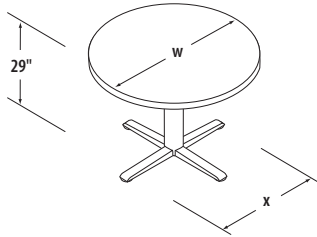

round table

model #	w	h	x	lbs	list price	
					"VT" (vinyl)	"BT" (banded) and "ST" (self)
CT-30__	30"	29"	25	44	$530	$572
CT-36__	36"	29"	29	57	630	672
CT-42__	42"	29"	38	71	693	735
CT-48__	48"	29"	46	87	840	893