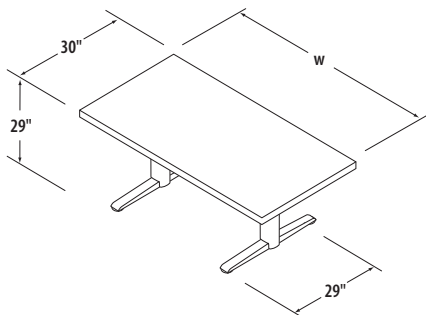

30" deep conference table – T-legs

model #	w	h	lbs	list price	
				"VT" (vinyl)	"BT" (banded) and "ST" (self)
CT-4230__	42"	25"	72	$714	$767
CT-4830__	48"	25"	78	782	835
CT-6030__	60"	25"	90	830	882
CT-7230__	72"	25"	103	935	987
CT-8430__	84"	25"	116	987	1040

NOTE: model # is completed by filling in blank space with edge type.
(example: CT-8430VT= $987)