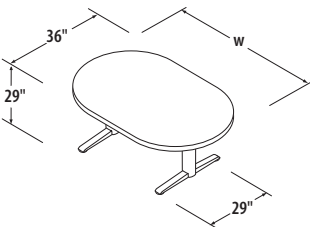

36" deep racetrack tables

model #	w	h	lbs	list price	
				"VT" (vinyl)	"BT" (banded) and "ST" (self)
RCT-4836__	48"	29"	79	$798	$851
RCT-6036__	60"	29"	93	977	924
RCT-7236__	72"	29"	107	914	998
RCT-8436__	84"	29"	121	992	1076