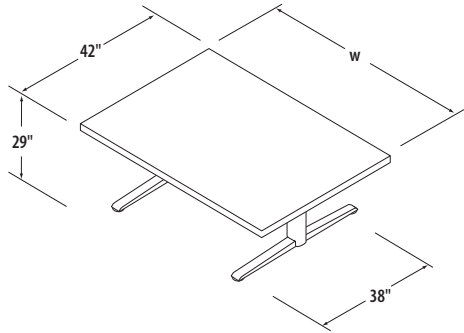

42" deep conference table – T-legs

model #	w	h	lbs	list price	
				"VT" (vinyl)	"BT" (banded) and "ST" (self)
CT-6042__	60"	29"	115	$1071	$1124
CT-7242__	72"	29"	134	1229	1313
CT-8442__	84"	29"	152	1255	1360

NOTE: model # is completed by filling in blank space with edge type.
(example: CT-8442VT = $1255)