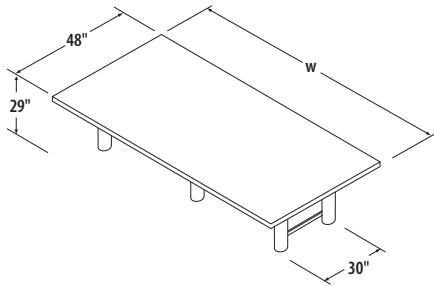

NOTE: model # is completed by filling in blank space with edge type. (example: RCT-8442VT = \$1255)

table accessories

power and communications dome

PG-1

G-1 grommet

standard features include –

3" diameter power and communications dome comes standard with one power and one data sphere each (shown at left). Data sphere accommodates most standard data cables and comes standard with adapters to fit every major RJ-45/RJ-11 Keystone. Available in black or translucent plastic shell. Shipped black unless otherwise specified. Factory Installed.

NOTE: for factory installation specify configuration. (i.e. center of table)

model #	w	list price
PG-1	3"	\$221
G-1	2-1/2"	\$22

conference table

model #	w	h	lbs	list price	
				"VT" (vinyl)	"BT" (banded) and "ST" (self)
CT-9648__	96"	29"	220	\$2100	\$2205
CT-10848__	108"	29"	240	2258	2363
CT-12048__	120"	29"	260	2415	2520
CT-14448__ (2 pcs.)	144"	29"	300	2835	2940
CT-16848__ (2 pcs.)	168"	29"	340	3255	3360