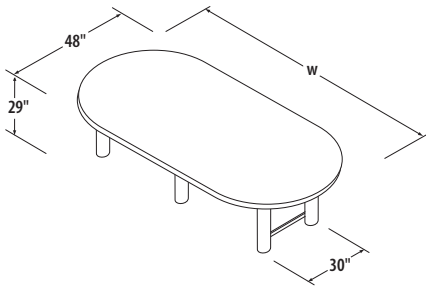

racetrack conference table

model #	w	h	lbs	list price	
				"VT" (vinyl)	"BT" (banded) and "ST" (self)
RCT-9648__	96"	29"	200	$2205	$2310
RCT-10848__	108"	29"	220	2362	2468
RCT-12048__	120"	29"	240	2520	2625
RCT-14448__ (2 pcs.)	144"	29"	280	2940	3045
RCT-16848__ (2 pcs.)	168"	29"	320	3360	3465