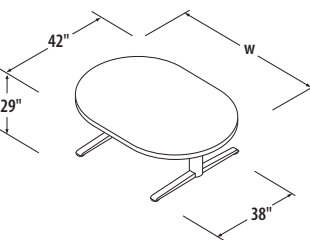

42" deep racetrack tables

model #	w	h	lbs	list price	
				"VT" (vinyl)	"BT" (banded) and "ST" (self)
RCT-6042__	60"	29"	103	$1071	$1124
RCT-7242__	72"	29"	122	1229	1313
RCT-8442__	84"	29"	140	1255	1360

NOTE: model # is completed by filling in blank space with edge type. (example: RCT-8442VT = $1255)