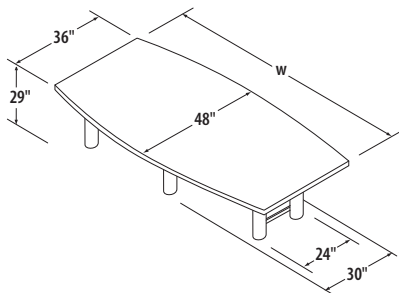

boat-shaped conference table

model #	w	h	lbs	list price	
				"VT" (vinyl)	"BT" (banded) and "ST" (self)
BCT-9648__	96"	29"	215	$2310	$2415
BCT-10848__	108"	29"	235	2468	2573
BCT-12048__ (2 pcs.)	120"	29"	255	2625	2730
BCT-14448__ (2 pcs.)	144"	29"	295	3045	3150
BCT-16848__ (2 pcs.)	168"	29"	335	3465	3570

NOTE: model # is completed by filling in blank space with edge type.
(example: BCT-16848VT = $3465)