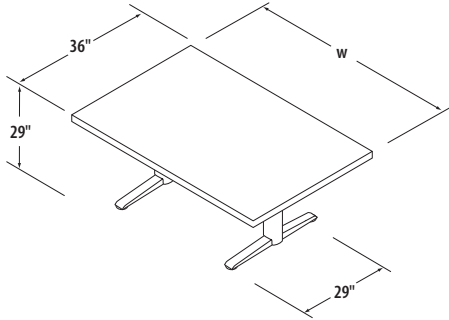

36" deep conference table – T-legs

model #	w	h	lbs	list price	
				"VT" (vinyl)	"BT" (banded) and "ST" (self)
CT-4236__	42"	29"	82	$767	$819
CT-4836__	48"	29"	89	798	851
CT-6036__	60"	29"	103	872	924
CT-7236__	72"	29"	117	914	998
CT-8436__	84"	29"	131	992	1076