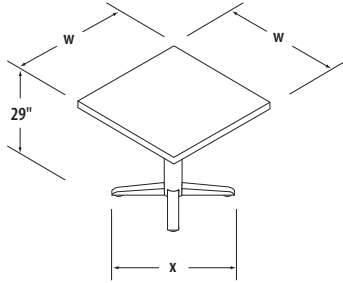

conference tables
T-legs

please specify:

- model number
- enamel
- laminate

standard features include –

All tables come standard with a 1-3/16" thick top. All bases come standard with adjustable floor glides.

square table

model #	w	h	x	lbs	list price	
					"VT" (vinyl)	"BT" (banded) and "ST" (self)
CT-3030__	30"	29"	29	52	$551	$593
CT-3636__	36"	29"	38	68	651	693
CT-4242__	42"	29"	46	84	809	861