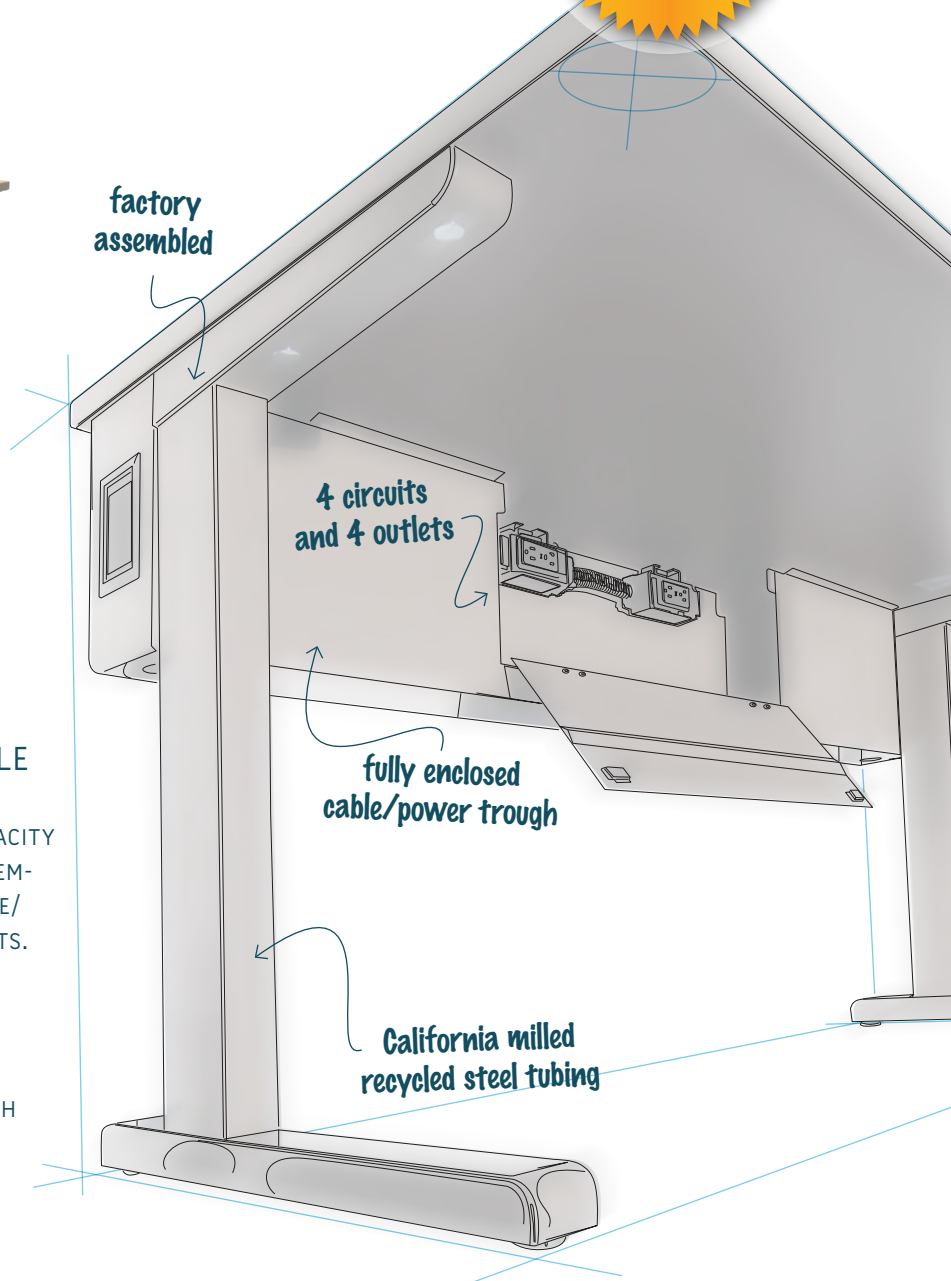

C-6024HP

HIGH PERFORMANCE COMPUTER TABLE

HIGH PERFORMANCE COMPUTER TABLES FEATURE A UNITIZED FRAME WITH FULLY ENCLOSED, HIGH CAPACITY CABLE/POWER TROUGH. TABLES ARE FACTORY ASSEMBLED AND COME STANDARD WITH A LATCHING CABLE/POWER ACCESS DOOR AND WORKSURFACE GROMMETS.

- POWERED AND NON-POWERED MODELS
- HINGED STEEL ACCESS DOOR
- WELDED FRAME CHASSIS
- FULLY ENCLOSED, HIGH CAPACITY CABLE TROUGH
- FACTORY ASSEMBLED
- POWERED MODELS COME STANDARD WITH 4-CIRCUIT/4-OUTLET UNIT

L-6024FT

FLIP TOP COMPUTER TABLE

FLIP TOP COMPUTER TABLES FEATURE STEEL WELDED FRAMES AND A UNITIZED CABLE MANAGEMENT TROUGH THAT IS ACCESSED FROM THE FLIP TOP WORKSURFACE.

- WELDED FRAME CHASSIS WITH HIGH CAPACITY CABLE TROUGH
- FACTORY ASSEMBLED
- FLEXIBLE CABLE ACCESS GASKET SEALS CABLE TROUGH
- ELECTRICAL POWER AVAILABLE (SEE PAGE 24-25 FOR DETAILS)

L-6024C

STANDARD COMPUTER TABLE

STANDARD COMPUTER TABLES FEATURE CABLE MANAGEMENT TROUGH AND WORKSURFACE GROMMETS. EACH FRAME IS WELDED FOR UNSURPASSED STRENGTH. TABLES ARE FULLY FACTORY ASSEMBLED.

- WELDED FRAME CHASSIS WITH HIGH CAPACITY CABLE TROUGH
- FACTORY ASSEMBLED
- ELECTRICAL POWER AVAILABLE (SEE PAGE 24-25 FOR DETAILS)